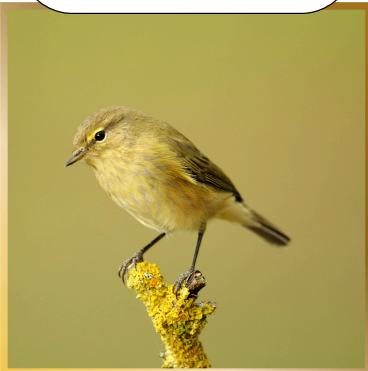

Les Vardes Quarry

Green-veined White

Common Blue

Chaffinch

Chiffchaff

Buddleia

Shelduck

Hawthorn

Oak tree

Sea Radish

King Alfred's Cakes

Buff-tailed bumblebee

Greenfinch

You can record your wildlife sightings on the biological recording app, iRecord.