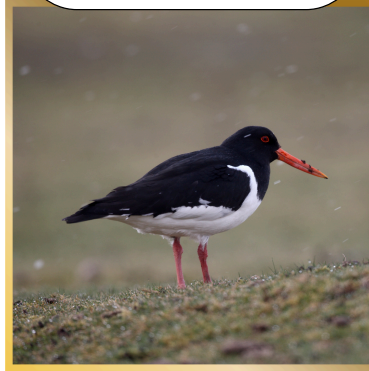

Fairy Ring

Seal

Oystercatcher

Pheasant

Heather

Lichen

Small Bloody-nosed Beetle

Buff-tailed Bumblebee

Conifer

Moss

Speckled Wood

Great Tit

Green Tiger Beetle

You can record your wildlife sightings on the biological recording app, iRecord.