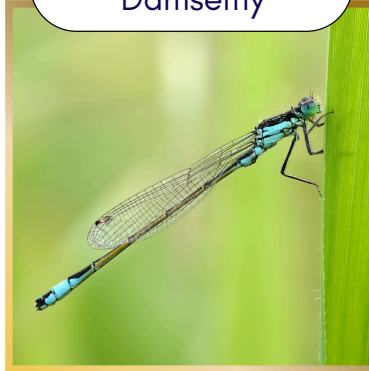

Port Soif

Orange Lichen

House Sparrow

Moorhen

Buff-tailed Bumblebee

Blue-tailed Damselfly

Comma

Common Blue

Bramble

Dunnock

Small Copper

Willow tree

Common Carder Bumblebee

You can record your wildlife sightings on the biological recording app, iRecord.