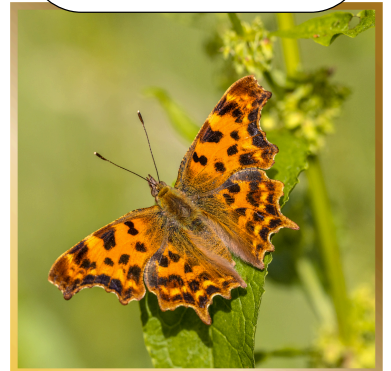

Port Soif

Orange Lichen

House Sparrow

Moorhen

Buff-tailed Bumblebee

Blue-tailed Damselfly

Comma

Common Blue

Bramble

Dunnock

Small Copper

Willow tree

Common Carder Bumblebee

You can record your wildlife sightings on the biological recording app, iRecord.