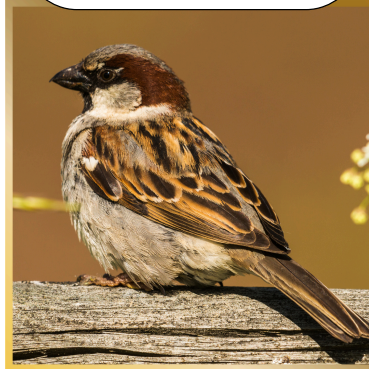

Port Soif

Orange Lichen

House Sparrow

Moorhen

Buff-tailed Bumblebee

Blue-tailed Damselfly

Comma

Common Blue

Bramble

Dunnock

Small Copper

Willow tree

Common Carder Bumblebee

You can record your wildlife sightings on the biological recording app, iRecord.