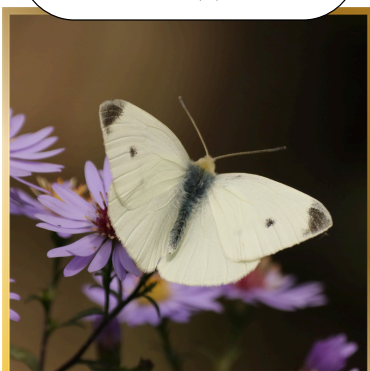

L'Ancrese East

Kestrel

Woodpigeon

Common Blue

Gorse Shieldbug

Bramble

Herring Gull

Wall Brown Butterfly

Oystercatcher

Swift

Small White

Mallard

Wren

You can record your wildlife sightings on the biological recording app, iRecord.