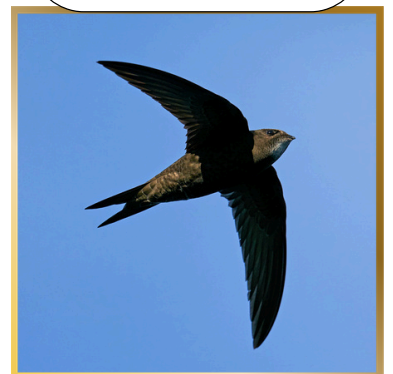

L'Ancrese East

Kestrel

Woodpigeon

Common Blue

Gorse Shieldbug

Bramble

Herring Gull

Wall Brown Butterfly

Oystercatcher

Swift

Small White

Mallard

Wren

You can record your wildlife sightings on the biological recording app, iRecord.