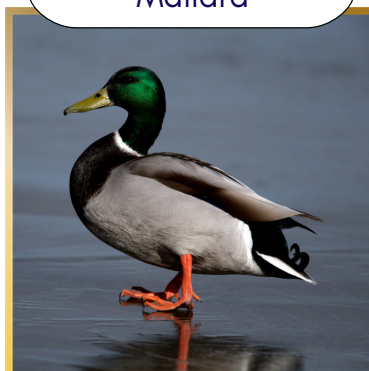

L'Ancrese East

Kestrel

Woodpigeon

Common Blue

Gorse Shieldbug

Bramble

Herring Gull

Wall Brown Butterfly

Oystercatcher

Swift

Small White

Mallard

Wren

You can record your wildlife sightings on the biological recording app, iRecord.