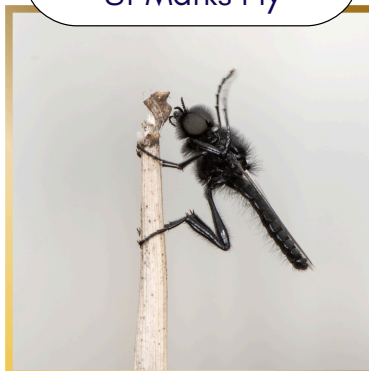

# Le Gouffre

Sea Campion

Herring Gull

Gorse

Map Lichen

Black-backed Meadow Ant

Kestrel

Dark-edged Beefly

Red-tailed Bumblebee

Hawthorn

Holly Blue

St Marks Fly

Wall Brown Butterfly

You can record your wildlife sightings on the biological recording app, iRecord.